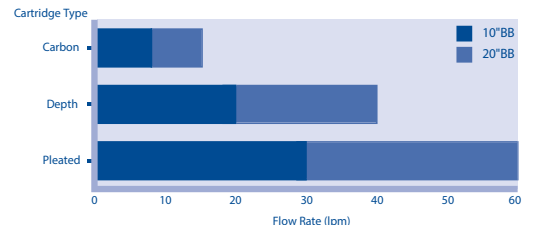

High quality, performance and economy 3/4", 1" and 1 1/2" ports

Polypropylene (Opaque) Polypropylene SAN (Clear)

38°C - Big Blue

10": 6.9 bar 20": 6.2 bar

Flow rates

When using these housings, the following flow rates can be achieved. Figures based on 20µm cartridge at 2psi Δp.